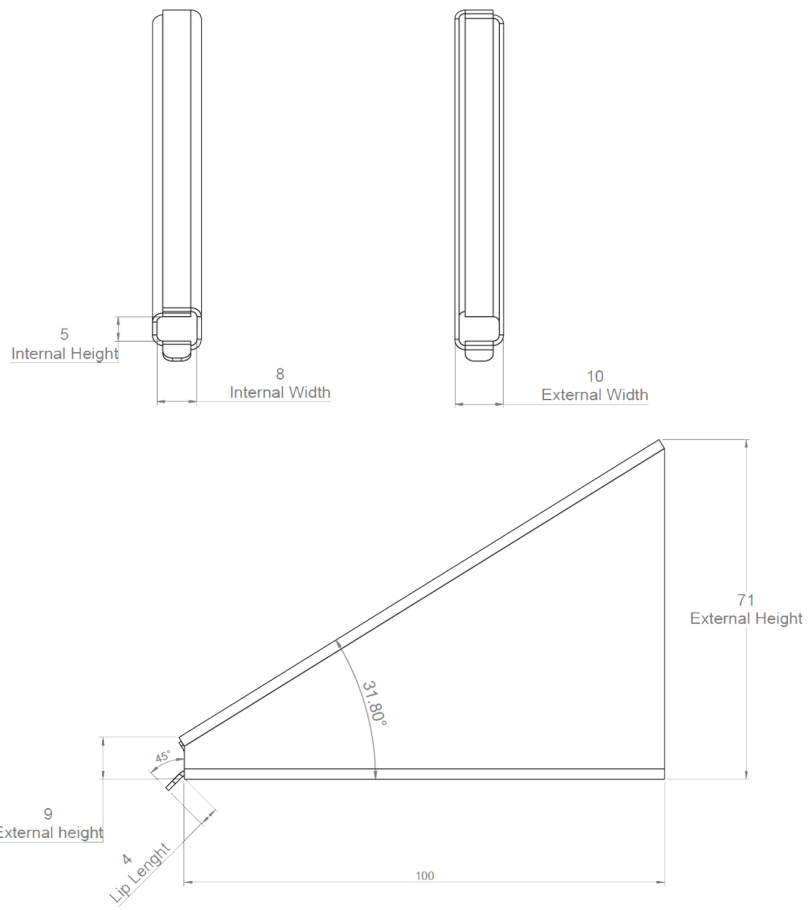

Simplis

A1 NON-COMBUSTIBLE METAL WEEP VENT

R130WV1000

DATA SHEET

- A1 Non Combustible
- Stainless Steel
- Textured Finish
- Multiple Colour Options
- Concealed

METAL WEEP VENT - A1 NON-COMBUSTIBLE CONCEALED STAINLESS STEEL

A1 Non-Combustible Concealed Stainless Steel Wall Weep for use with Cavity trays directing water out of the wall cavity. Used in cavity situations in multi-storey developments where non-combustible materials are required. Stainless steel Mill finish or available with a variety of textured non-organic baked on colours preventing mortar slip.